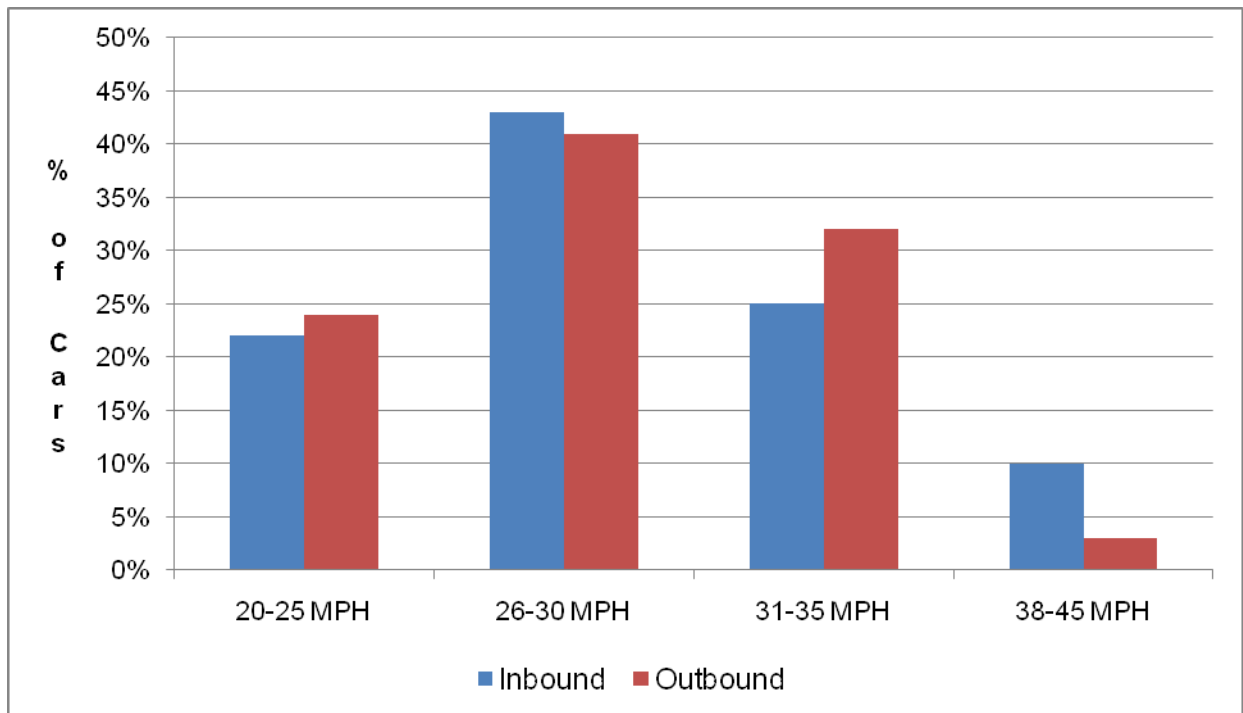

SPEEDING IN DORADO

Radar was used to check the speed of incoming and outbound cars on Dorado Blvd over 3 days in November 2010. The radar was set up for a 30-45 minute period between 5 p.m. - 6 p.m. The area was on the east side of Dorado Blvd near the pool area. The speed limit everywhere in Dorado is 25 MPH. The study showed that:

- ✓ 78% of the inbound cars were speeding
- ✓ 76% of the outbound cars were speeding

The speed on the inbound cars was higher than the outbound cars.

Speed will be checked on the west side of Dorado Blvd in the next month or so.